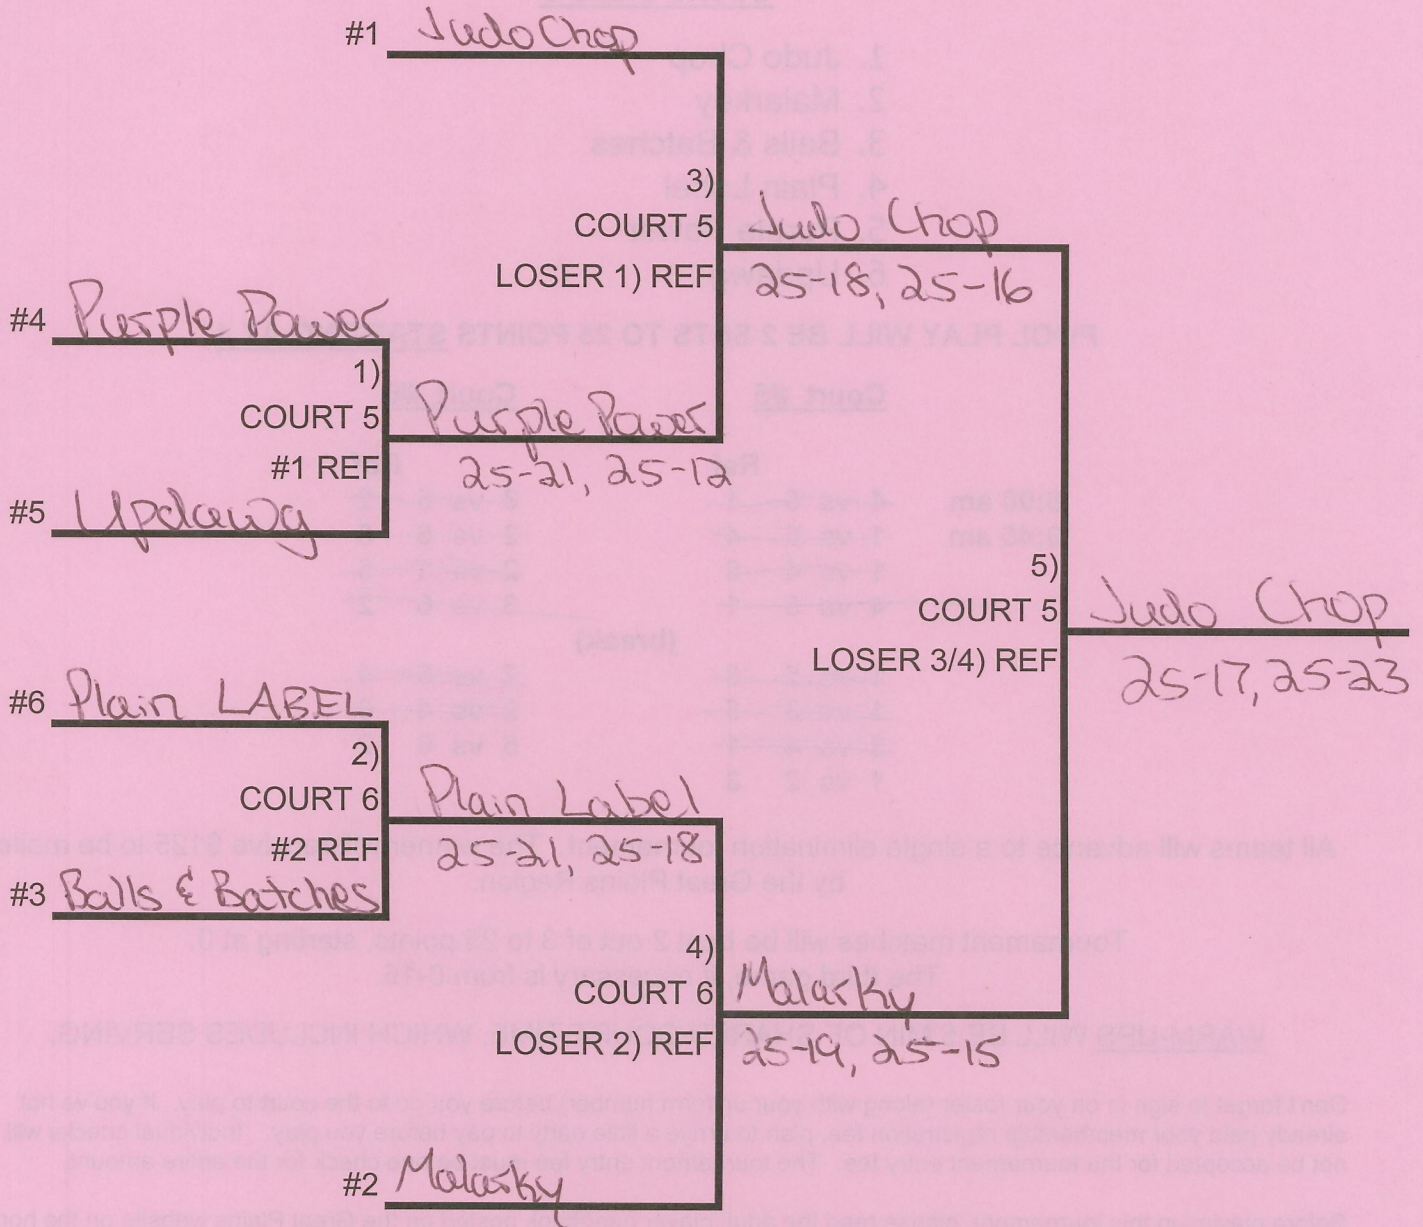

TEAMS

	Judo Chop	Malarky	Balls & Batches	Plain Label	Purple Power	Updawg	W	L
Judo Chop		21-25 25-20 +1	25-16 25-19 +15	25-18 25-14 +18	25-23 25-13 +14	25-18 25-19 +15	III III	
Malarky	25-21 20-25 -1		32-34 25-22 +1	25-11 27-25 +16	25-21 21-25 0	25-21 26-24 +6	III I	II
Balls & Batches	16-25 19-25 -15	34-32 22-25 -1		15-25 25-13 +2	25-14 25-14 +22	25-19 25-11 +20	III I	IIII 4
Plain Label	18-25 14-25 -18	25-27 11-25 -16	25-15 13-25 -2		18-25 26-24 -5	22-25 22-25 -6	II	III III 8
Purple Power	23-25 13-25 -14	21-25 25-21 0	14-25 14-25 -22	25-18 24-26 +5		19-25 25-19 0	III	III II 7
Updawg	18-25 19-25 -15	21-25 24-26 -6	19-25 11-25 -20	25-22 25-22 +6	25-19 19-25 0		III	III V 7

③

⑥

④

-31

⑤

-35

09

GREAT PLAINS SANCTIONED
 Women's VOLLEYBALL TOURNAMENT
 PLAYED at Nebraska Elite Sports & Fitness Complex
 SA January 28, 2012

Court 6: 4:00
 Court 5: