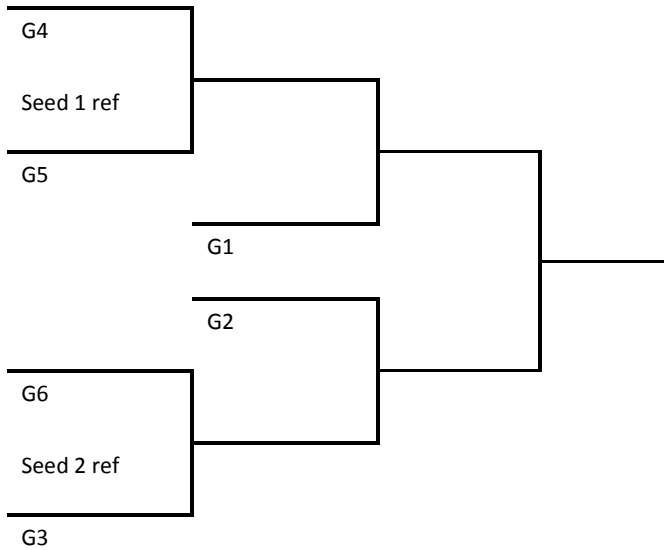

Gold Bracket

COACHES ONLY: In the event there is **inclement weather** the evening prior or the morning of the tournament, go to our website at www.rivercityjuniorsvolleyball.com or call 402-213-4644.