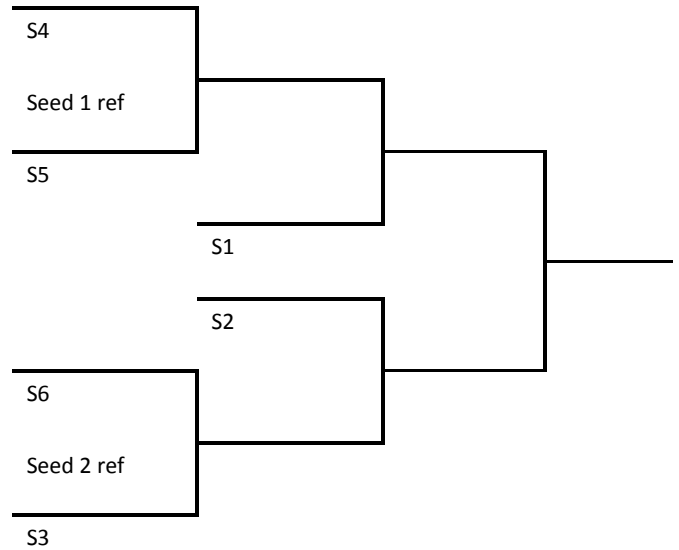

Silver Bracket

COACHES ONLY: In the event there is **inclement weather** the evening prior or the morning of the tournament, go to our website at www.rivercityjuniorsvolleyball.com or call 402-213-4644.