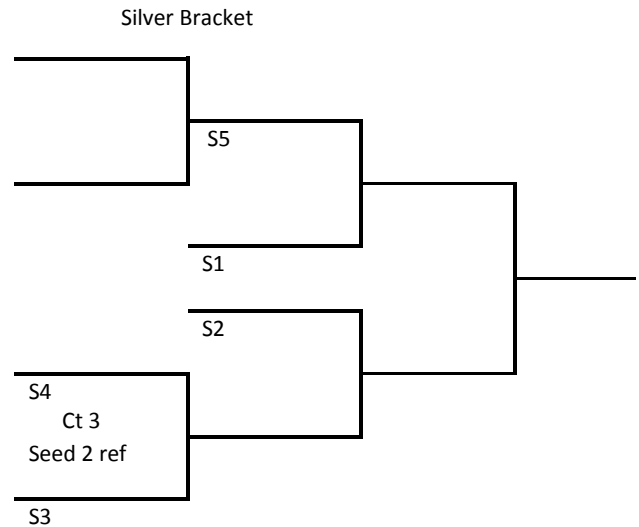

GroundHogClassic

Jan 30, 2010

14 Silver

9:00 start/Doors open at 8:15

<u>Pool A Ct 1</u>	<u>Pool B Ct 2</u>	<u>4 Team Pool</u>	<u>Ref</u>
1 NE Impact 141 Toxic	1 Bellevue Elite 141	1 - 3	2
2 Grace Juniors 14	2 Omaha Wave 14 Kaiea	2 - 4	1
3 NE Elite Blaze	3 Premier 14 Silver	1 - 4	3
4 River City 144	4 Linc Magic 14 Eclipse	2 - 3	1
		3 - 4	2
		1 - 2	4

<u>Pool C Ct 3</u>	<u>Pool A (3 Team Pool)</u>		<u>Ref</u>
	<u>Teams</u>		
1 Premier 13 Gold	1 - 3		2
2 River City 143	2 - 3		1
3 Omaha Wave 14 Riptide	1 - 2		3
(*this pool will start @ 9:30)			

COACHES ONLY: In the event there is **inclement weather** the evening prior or the morning of the tournament, go to our website at www.rivercityjuniorsvolleyball.com or call 402-213-4644.