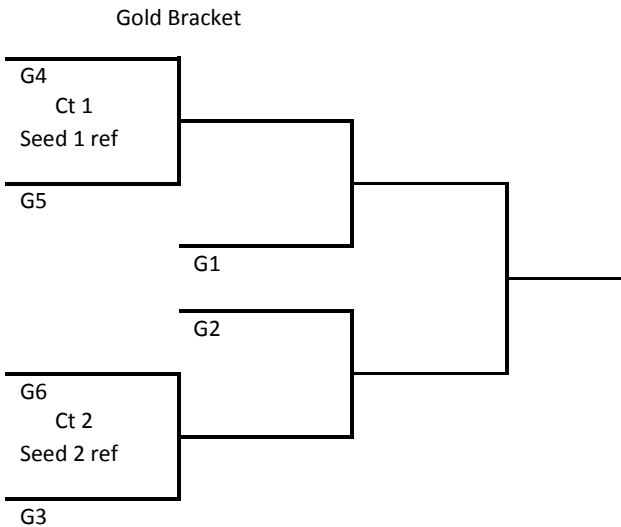

GroundHogClassic

Jan 30, 2010

14 Silver

9:00 start/Doors open at 8:15

<u>Pool A Ct 1</u>	<u>Pool B Ct 2</u>	<u>4 Team Pool</u>	<u>Ref</u>
1 NE Impact 141 Toxic	1 Bellevue Elite 141	1 - 3	2
2 Grace Juniors 14	2 Omaha Wave 14 Kaiea	2 - 4	1
3 NE Elite Blaze	3 Premier 14 Silver	1 - 4	3
4 River City 144	4 Linc Magic 14 Eclipse	2 - 3	1
		3 - 4	2
		1 - 2	4

<u>Pool C Ct 3</u>	<u>Pool A (3 Team Pool)</u>		<u>Ref</u>
	<u>Teams</u>		
1 Premier 13 Gold	1 - 3		2
2 River City 143	2 - 3		1
3 Omaha Wave 14 Riptide	1 - 2		3
(*this pool will start @ 9:30)			

COACHES ONLY: In the event there is **inclement weather** the evening prior or the morning of the tournament, go to our website at www.rivercityjuniorsvolleyball.com or call 402-213-4644.