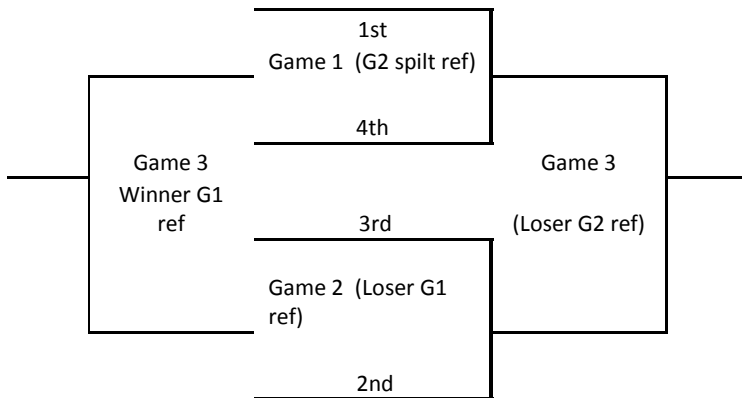

Gold Championship Bracket

Silver Championship Pool

	Teams	Ref
5th	1 - 3	2
6th	2 - 3	1
7th	1 - 2	3

COACHES ONLY: In the event there is **inclement weather** the evening prior or the morning of the tournament, go to our website at www.rivercityjuniorsvolleyball.com or call 402-213-4644.